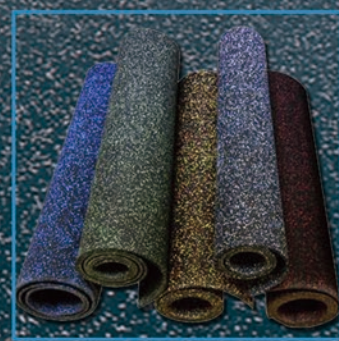

GYMPRO

Topflor

The ultimate flooring
The ultimate performance

Weight area

500 x 500 mm

Thickness: 15mm~50mm

1000 x 1000 mm

Thickness: 15mm~20mm

White

Orange

Yellow

Blue

* More colors are available under request.

* Customized thickness and size are available.

1.0m, 1.25m(W)
10m~20m(L)

500 x 500 mm

1000 x 1000 mm

Thickness: 2mm~12mm

550 x 550 mm

1000 x 1000 mm

Thickness: 5mm~12mm

White

Blue

Orange

Brick Red

Green

Purple

Multi-color A

Multi-color B

Multi-color C

CARDIO | SPINNING ROOMS | ENTRYWAYS | LOCKER ROOMS
ICE ARENAS | STADIUMS | SKI RESORTS | GOLF FACILITIES