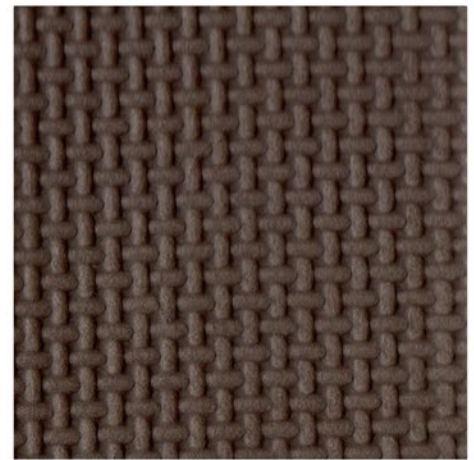

A baby in a white onesie is sitting on a colorful interlocking mat. The mat is made of various colored tiles (red, yellow, green, blue, purple, orange) with interlocking edges. The baby is holding a green toy. In the background, there are some toys and a green cup on a wooden floor.

GREEN

Leaf Pattern

YELLOW

Water Lines Pattern

BLUE

Plum Pattern

COMFLOOR

600 × 600 mm / 1000 × 1000 mm
Thickness: 20mm / 25mm / 30mm

PINK

SKY BLUE

BEIGE

AQUA

ORANGE

BROWN

LIGHT WOOD

DARK WOOD