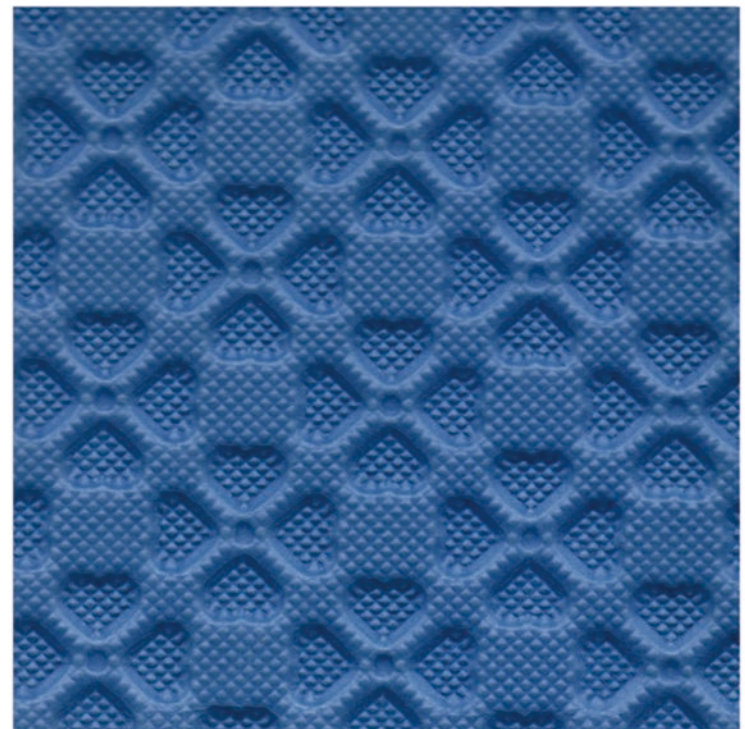

A baby in a white onesie is sitting on a colorful interlocking mat. The mat is made of various colored tiles (red, yellow, green, blue, purple, orange) with interlocking edges. The baby is holding a green toy. In the background, there are some toys and a green cup on a wooden floor.

COMFLOOR

INTERLOCKING MATS & FLOORING

Topflor

The ultimate flooring
The ultimate performance

COMFLOOR

600 × 600 mm / 1000 × 1000 mm
Thickness: 20mm / 25mm / 30mm

RED

Cross Pattern

GREEN

Leaf Pattern

YELLOW

Water Lines Pattern

BLUE

Plum Pattern

COMFLOOR

600 × 600 mm / 1000 × 1000 mm
Thickness: 20mm / 25mm / 30mm