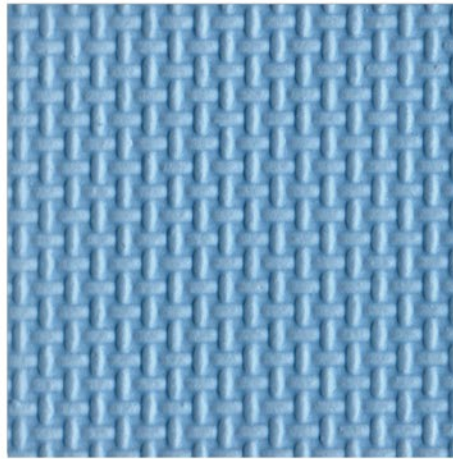

COMFLOOR

600 × 600 mm / 1000 × 1000 mm
Thickness: 20mm / 25mm / 30mm

SKY BLUE